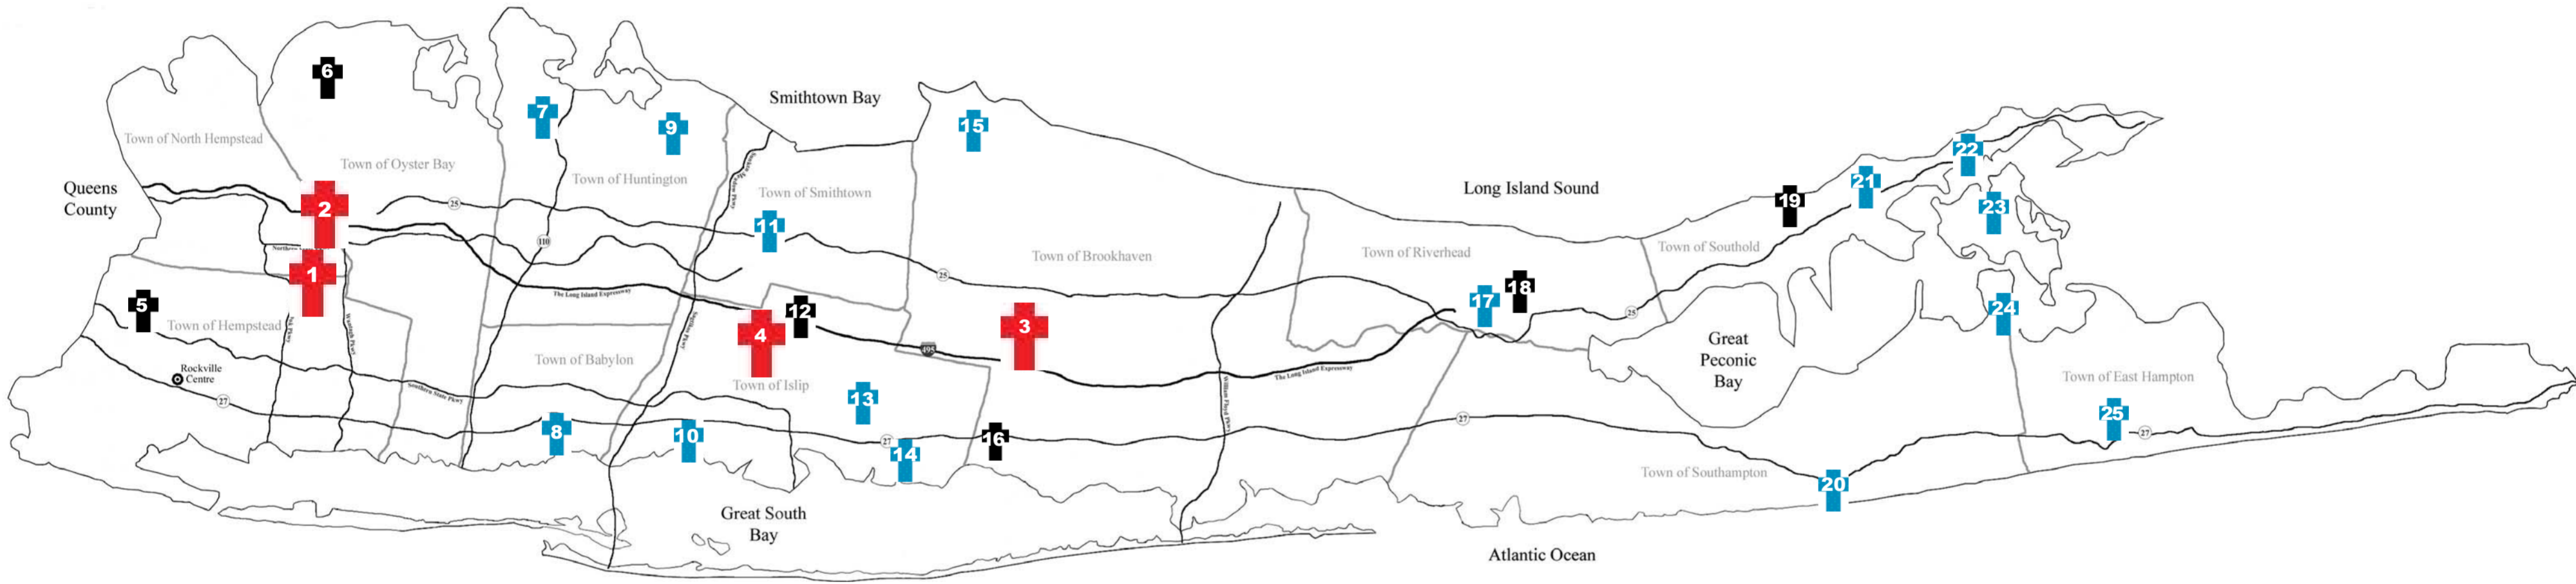

Village of Old Westbury
In Development

Holy Sepulchre Cemetery

3442 Route 112
Coram, NY 11727
(631) 732-3460

Queen of All Saints Cemetery

115 Wheeler Road
Central Islip, NY 11722
(631) 234-8297

Visit **Catholic Cemeteries of Long Island** online at www.CCLongIsland.org

10 St. Patrick
9 No. Clinton Avenue
Bay Shore, NY 11706

7 Gh"DUhfjW_
400 Main Street
Huntington, NY 11743

13 St. John Nepomucene
1140 Locust Avenue
Bohemia, NY 11716

17 St. Isidore
622 Pulaski Street
Riverhead, NY 11901

18 St. John the Evangelist
546 St. John's Place
Riverhead, NY 11901

22 St. Agnes
Front Street
Greenport, NY 11944

25 Most Holy Trinity
57 Buell Lane
East Hampton, NY 11937

12 St. John of God
(located with Queen of All Saints Cemetery)
115 Wheeler Road
Central Islip, NY 11722

15 St. James
429 Route 25A
Setauket, NY 11733

19 Sacred Heart
Main Road
Cutchogue, NY 11935

23 Our Lady of the Isle
Prospect Avenue
Shelter Island Heights, NY 11965

16 St. Francis de Sales
7 Amity Street
Patchogue, NY 11772