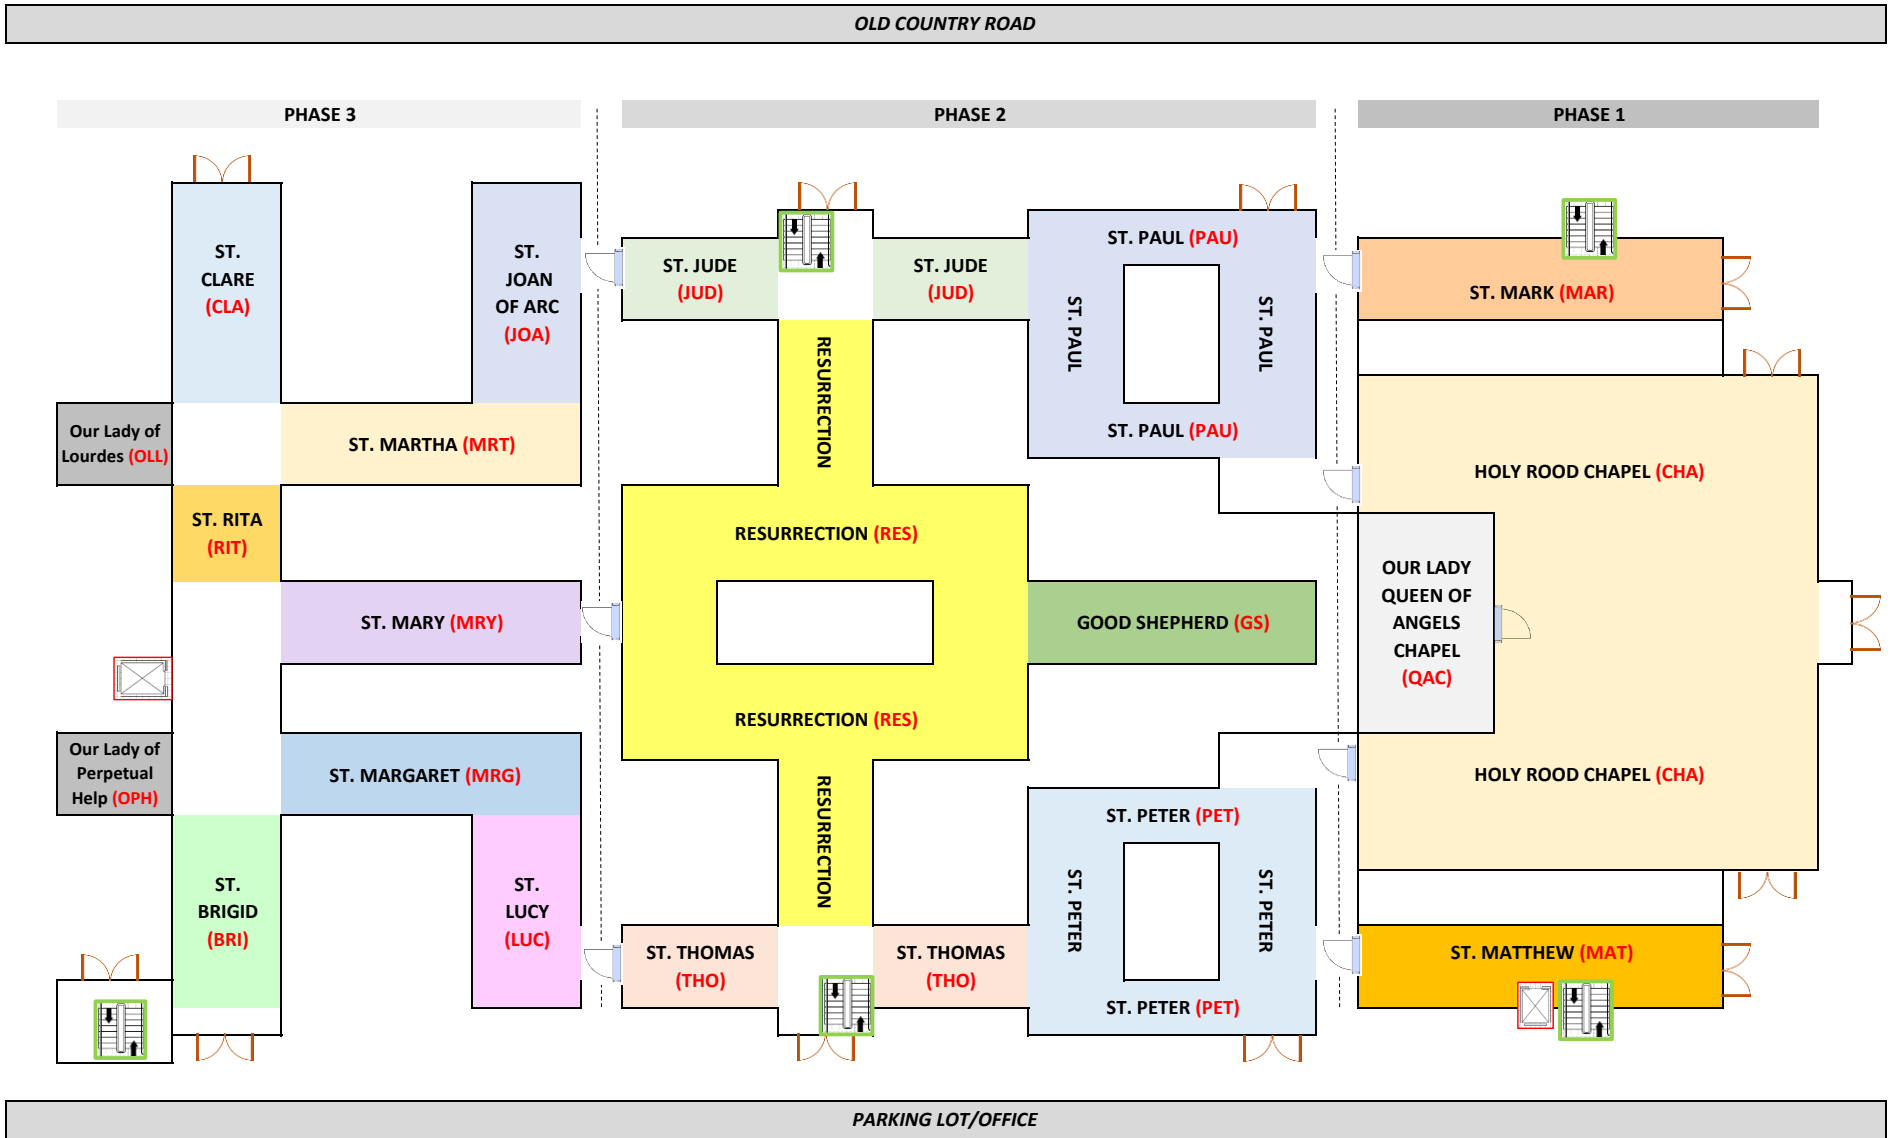

# FIRST FLOOR

Locate a Loved One

Scan QR Code with your mobile device to access the search tool

# SECOND FLOOR

Locate a Loved One

Scan QR Code with your mobile device to access the search tool

Stairs

# Holy Rood Chapel Mausoleum

## Corridor Locations

Corridor	Abbreviation	Phase	Floor
Ascension	<b>ASC</b>	II	Second
Chapel of the Sacred Heart	<b>SHC</b>	I	Second
Good Shepherd	<b>GS</b>	II	First
Holy Rood Chapel - First Floor	<b>CHA</b>	I	First
Holy Rood Chapel - Second Floor	<b>CH2</b>	III	Second
Our Lady of Grace	<b>OLG</b>	III	Second
Our Lady of Lourdes	<b>OLL</b>	III	First
Our Lady of Perpetual Help	<b>OPH</b>	III	First
Our Lady of Victory	<b>OLV</b>	III	Second
Our Lady Queen of Angels Chapel	<b>QAC</b>	I	First
Padre Pio	<b>PAD</b>	III	Second
Prince of Peace	<b>POP</b>	II	Second
Resurrection	<b>RES</b>	II	First
St. Andrew	<b>AND</b>	II	Second
St. Bartholomew	<b>BAR</b>	II	Second
St. Benedict	<b>BEN</b>	III	Second
St. Brigid	<b>BRI</b>	III	First
St. Charles	<b>CHR</b>	III	Second
St. Clare	<b>CLA</b>	III	First
St. James	<b>JAM</b>	II	Second
St. Joan of Arc	<b>JOA</b>	III	First