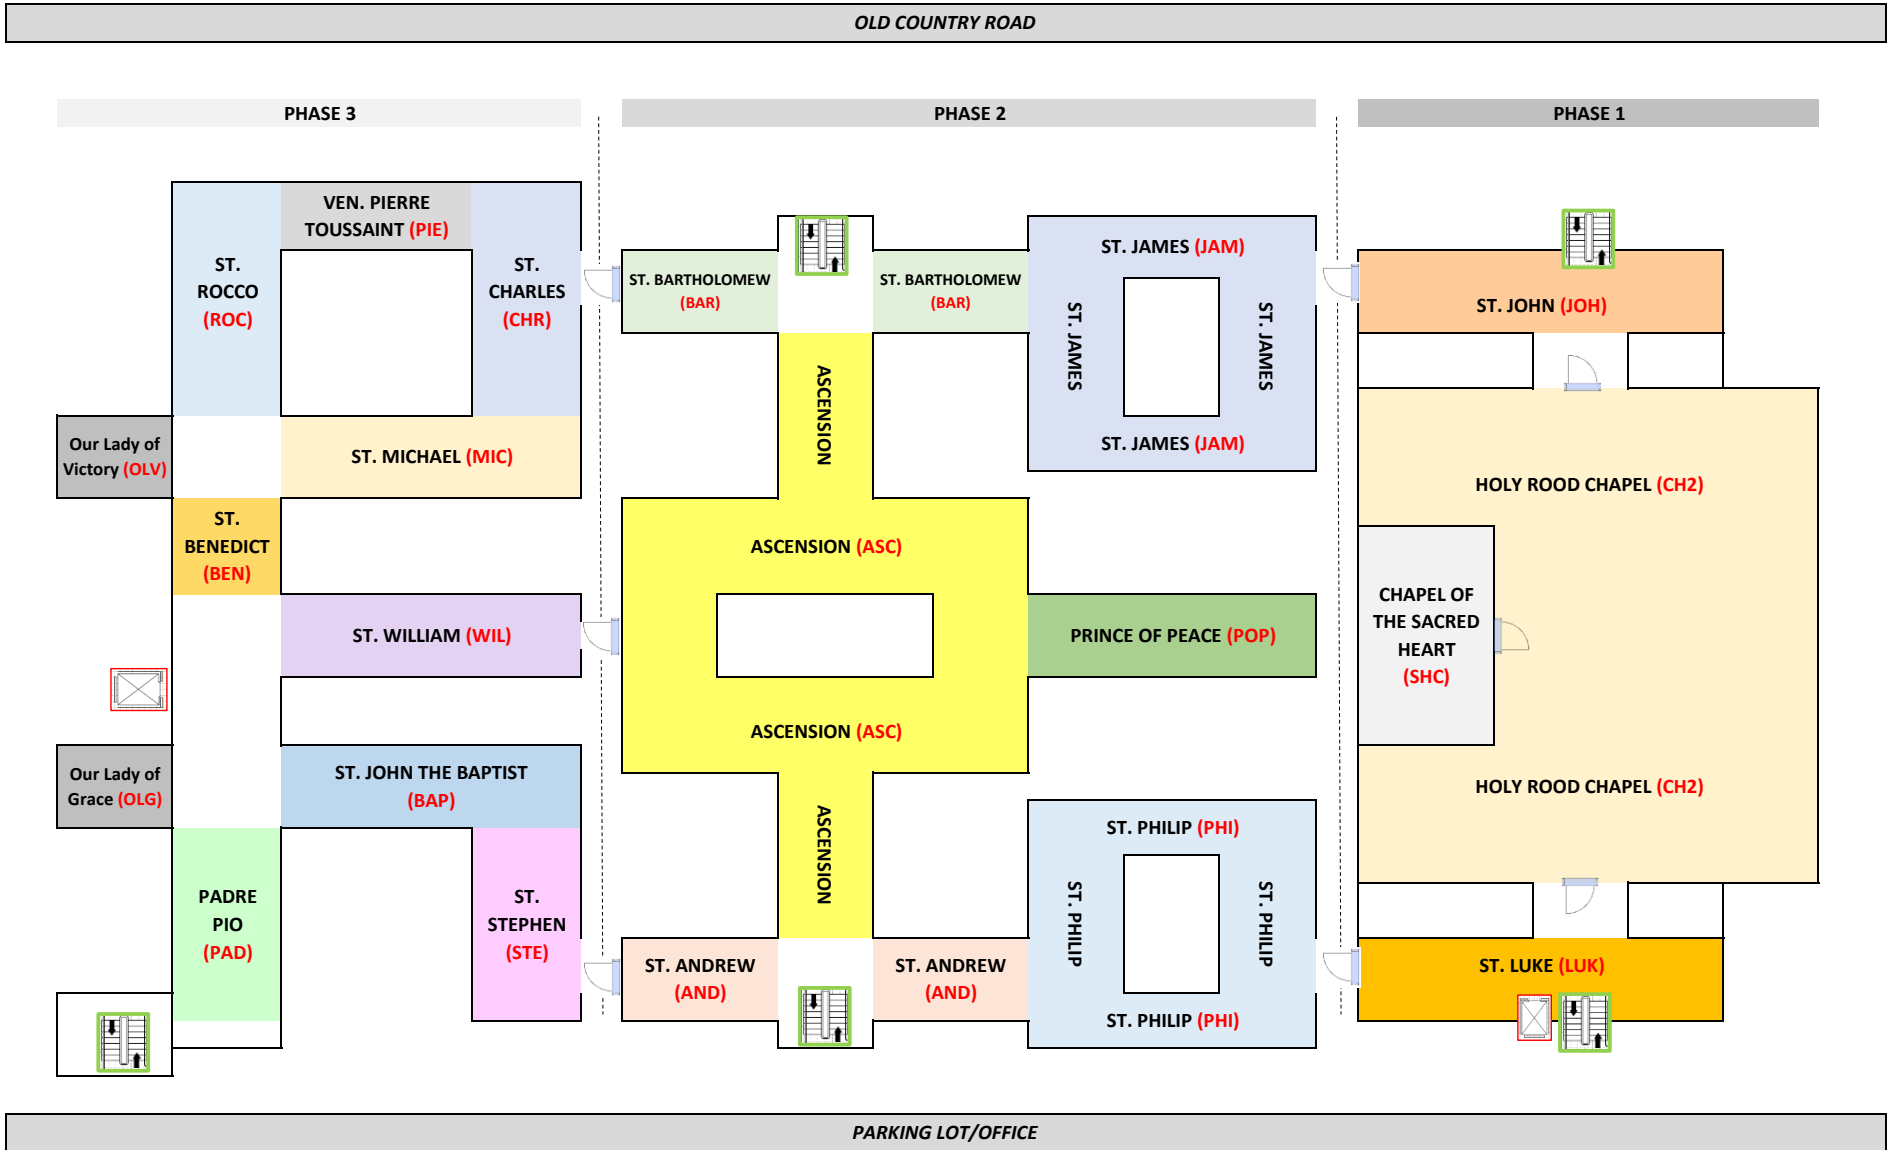

# FIRST FLOOR

Locate a Loved One

Scan QR Code with your mobile device to access the search tool

# SECOND FLOOR

Locate a Loved One

Scan QR Code with your mobile device to access the search tool

Stairs

# Holy Rood Chapel Mausoleum

## Corridor Locations

Corridor	Abbreviation	Phase	Floor
Ascension	<b>ASC</b>	II	Second
Chapel of the Sacred Heart	<b>SHC</b>	I	Second
Good Shepherd	<b>GS</b>	II	First
Holy Rood Chapel - First Floor	<b>CHA</b>	I	First
Holy Rood Chapel - Second Floor	<b>CH2</b>	III	Second
Our Lady of Grace	<b>OLG</b>	III	Second
Our Lady of Lourdes	<b>OLL</b>	III	First
Our Lady of Perpetual Help	<b>OPH</b>	III	First
Our Lady of Victory	<b>OLV</b>	III	Second
Our Lady Queen of Angels Chapel	<b>QAC</b>	I	First
Padre Pio	<b>PAD</b>	III	Second
Prince of Peace	<b>POP</b>	II	Second
Resurrection	<b>RES</b>	II	First
St. Andrew	<b>AND</b>	II	Second
St. Bartholomew	<b>BAR</b>	II	Second
St. Benedict	<b>BEN</b>	III	Second
St. Brigid	<b>BRI</b>	III	First
St. Charles	<b>CHR</b>	III	Second
St. Clare	<b>CLA</b>	III	First
St. James	<b>JAM</b>	II	Second
St. Joan of Arc	<b>JOA</b>	III	First