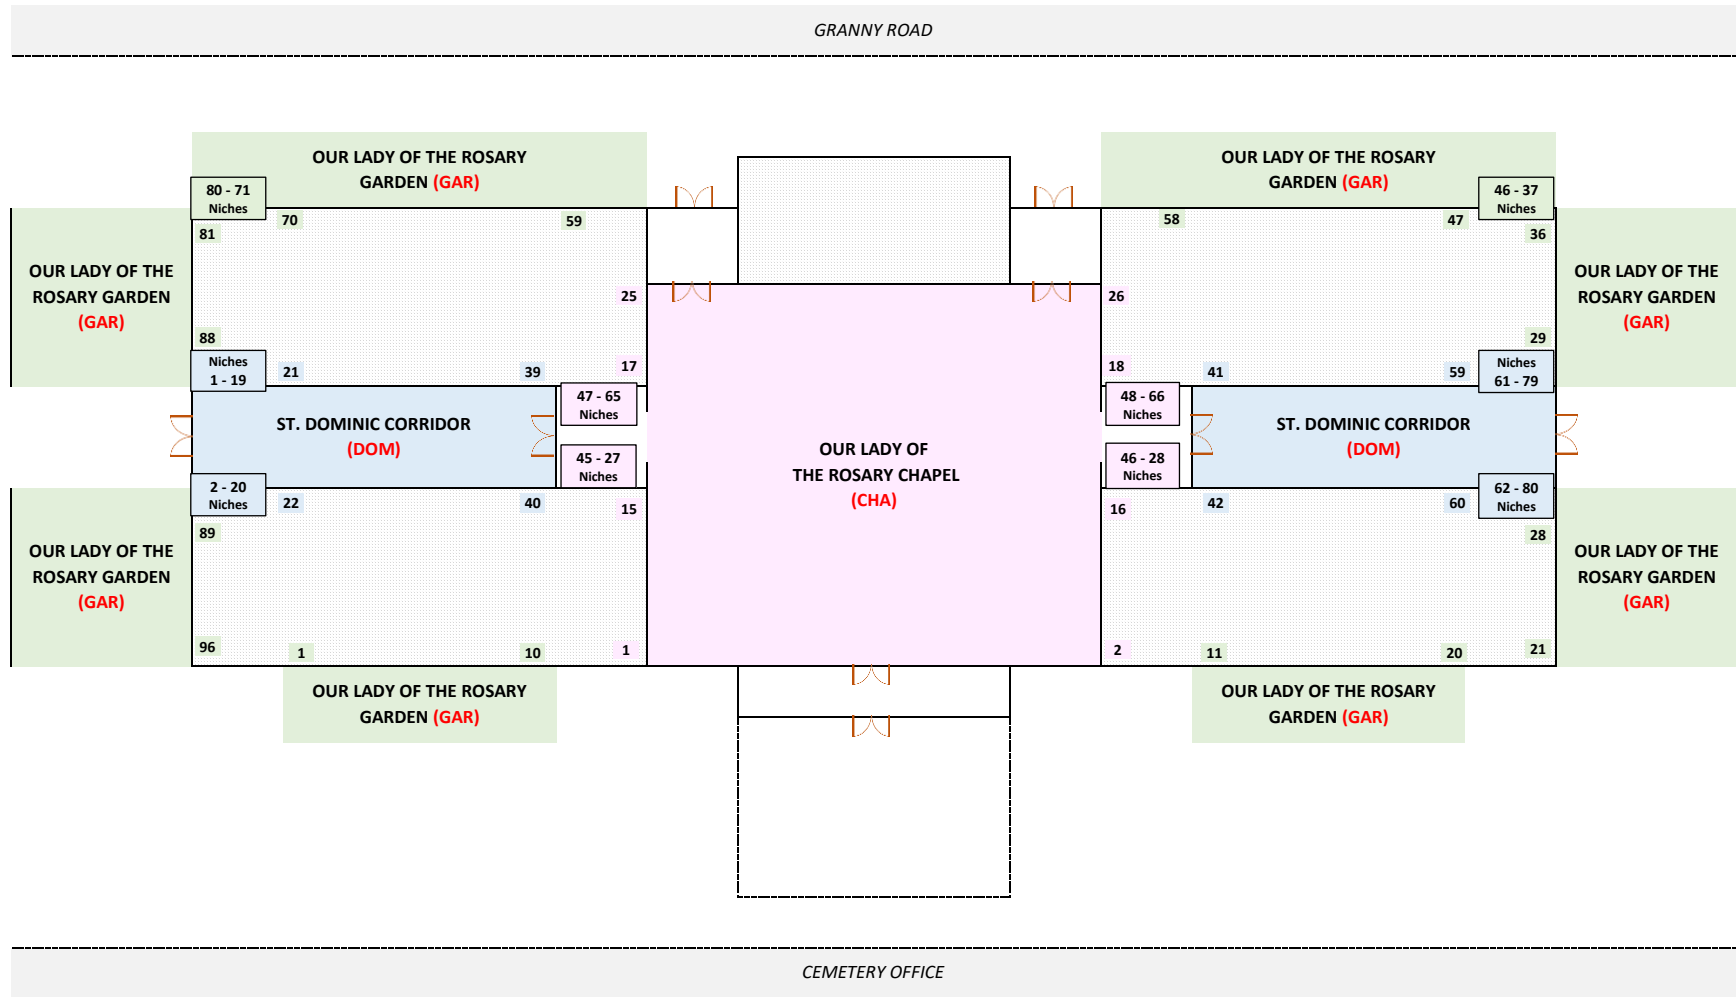

# Holy Sepulchre Cemetery

## Our Lady of the Rosary Chapel Mausoleum (OLR)

### Locate a Loved One

Scan QR Code with your mobile device to access the search tool

| Corridor                      | Section Abbreviation | Corridor Abbreviation |
|-------------------------------|----------------------|-----------------------|
| Our Lady of the Rosary Chapel | OLR                  | CHA                   |
| St. Dominic Corridor          | OLR                  | DOM                   |
| Our Lady of the Rosary Garden | OLR                  | GAR                   |

Mausoleum Buildings Open

8AM to 4:30PM Daily