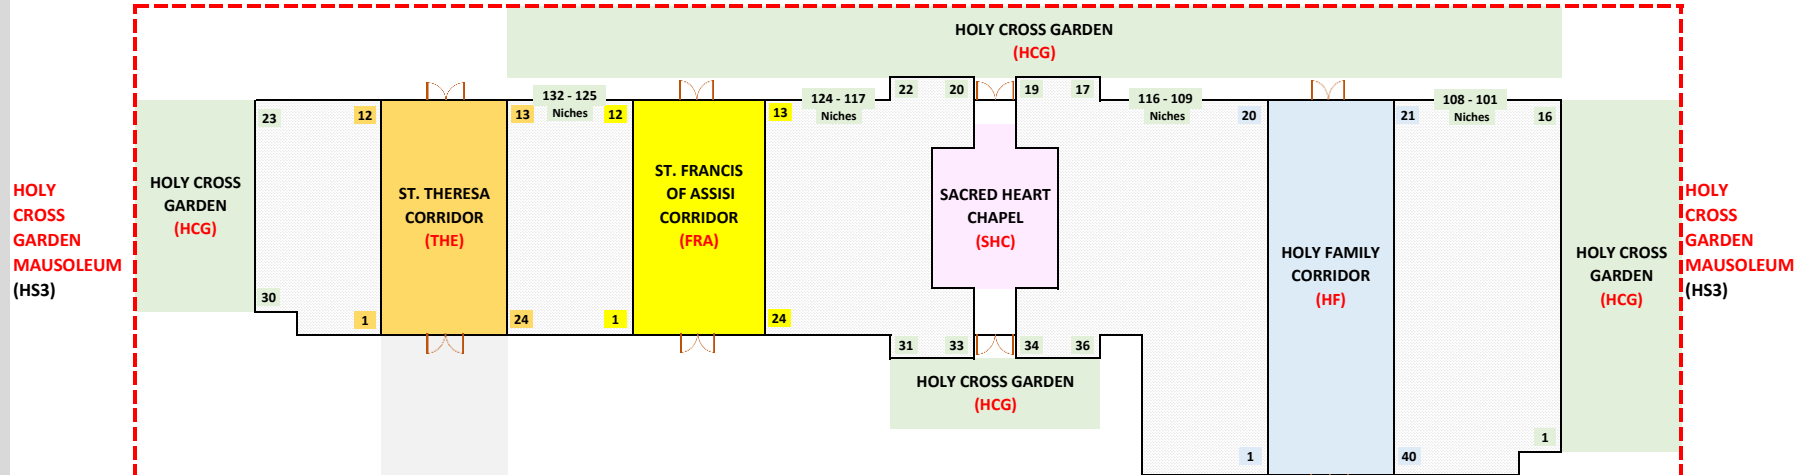

Holy Sepulchre Cemetery - Mausoleum Maps

HOLY CROSS GARDEN MAUSOLEUM (HS3)

HOLY SEPULCHRE CHAPEL & GARDEN MAUSOLEUM + ASCENSION GARDEN MAUSOLEUM (HSC)

SECTION 12

HOLY CROSS GARDEN MAUSOLEUM (HS3)

S
E
C
T
I
O
N

1
6

S
E
C
T
I
O
N

7

ASCENSION GARDEN (ASG)

ASCENSION
GARDEN
MAUSOLEUM
(HSC)

ASCENSION GARDEN MAUSOLEUM (HSC)

HOLY SEPULCHRE GARDEN (GAR)

HOLY
SEPULCHRE
CHAPEL &
GARDEN
MAUSOLEUM
(HSC)

HOLY SEPULCHRE CHAPEL & GARDEN MAUSOLEUM (HSC)

Locate a Loved One

Scan QR Code with your mobile device to access the search tool

Mausoleum Buildings Open 8AM to 4:30PM Daily

Holy Sepulchre Cemetery - Mausoleum Corridors

HOLY SEPULCHRE CHAPEL & GARDEN MAUSOLEUM ASCENSION GARDEN MAUSOLEUM

Corridor	Section Abbreviation	Corridor Abbreviation
Holy Sepulchre Chapel	HSC	CH
Holy Sepulchre Garden	HSC	GAR
Ascension Garden	HSC	ASG
Queen of Heaven Corridor	HSC	QHC