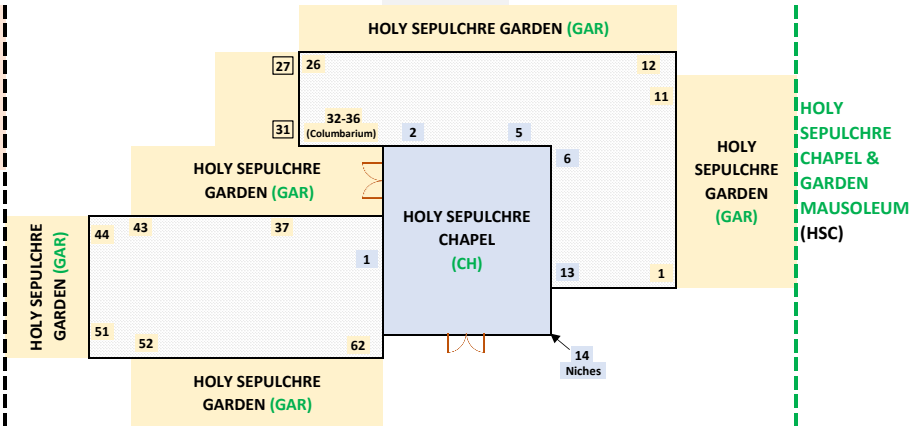

Holy Sepulchre Cemetery - Mausoleum Maps

HOLY CROSS GARDEN MAUSOLEUM (HS3)

HOLY SEPULCHRE CHAPEL & GARDEN MAUSOLEUM + ASCENSION GARDEN MAUSOLEUM (HSC)

SECTION 12

HOLY CROSS GARDEN MAUSOLEUM (HS3)

S
E
C
T
I
O
N

1
6

S
E
C
T
I
O
N

7

ASCENSION GARDEN (ASG)

ASCENSION
GARDEN
MAUSOLEUM
(HSC)

ASCENSION GARDEN MAUSOLEUM (HSC)

HOLY SEPULCHRE GARDEN (GAR)

HOLY
SEPULCHRE
CHAPEL &
GARDEN
MAUSOLEUM
(HSC)

HOLY SEPULCHRE CHAPEL & GARDEN MAUSOLEUM (HSC)

Locate a Loved One

Scan QR Code with your mobile device to access the search tool

Mausoleum Buildings Open 8AM to 4:30PM Daily

Holy Sepulchre Cemetery - Mausoleum Corridors

HOLY CROSS GARDEN MAUSOLEUM

Corridor	Section Abbreviation	Corridor Abbreviation
Holy Cross Garden	HS3	HCG
Holy Family Corridor	HS3	HF
Sacred Heart Chapel	HS3	SHC
St. Francis of Assisi Corridor	HS3	FRA
St. Theresa Corridor	HS3	THE