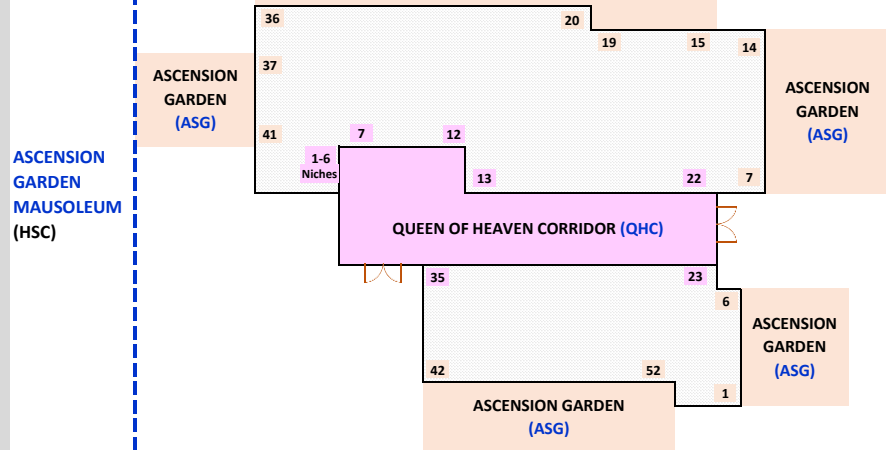

Holy Sepulchre Cemetery - Mausoleum Maps

HOLY CROSS GARDEN MAUSOLEUM (HS3)

HOLY SEPULCHRE CHAPEL & GARDEN MAUSOLEUM + ASCENSION GARDEN MAUSOLEUM (HSC)

SECTION 12

HOLY CROSS GARDEN MAUSOLEUM (HS3)

S
E
C
T
I
O
N

1
6

S
E
C
T
I
O
N

7

ASCENSION GARDEN (ASG)

ASCENSION
GARDEN
MAUSOLEUM
(HSC)

ASCENSION GARDEN MAUSOLEUM (HSC)

HOLY SEPULCHRE GARDEN (GAR)

HOLY
SEPULCHRE
CHAPEL &
GARDEN
MAUSOLEUM
(HSC)

HOLY SEPULCHRE CHAPEL & GARDEN MAUSOLEUM (HSC)

Locate a Loved One

Scan QR Code with your mobile device to access the search tool

Mausoleum Buildings Open 8AM to 4:30PM Daily

Holy Sepulchre Cemetery - Mausoleum Corridors

HOLY SEPULCHRE CHAPEL & GARDEN MAUSOLEUM ASCENSION GARDEN MAUSOLEUM

Corridor	Section Abbreviation	Corridor Abbreviation
Holy Sepulchre Chapel	HSC	CH
Holy Sepulchre Garden	HSC	GAR
Ascension Garden	HSC	ASG
Queen of Heaven Corridor	HSC	QHC