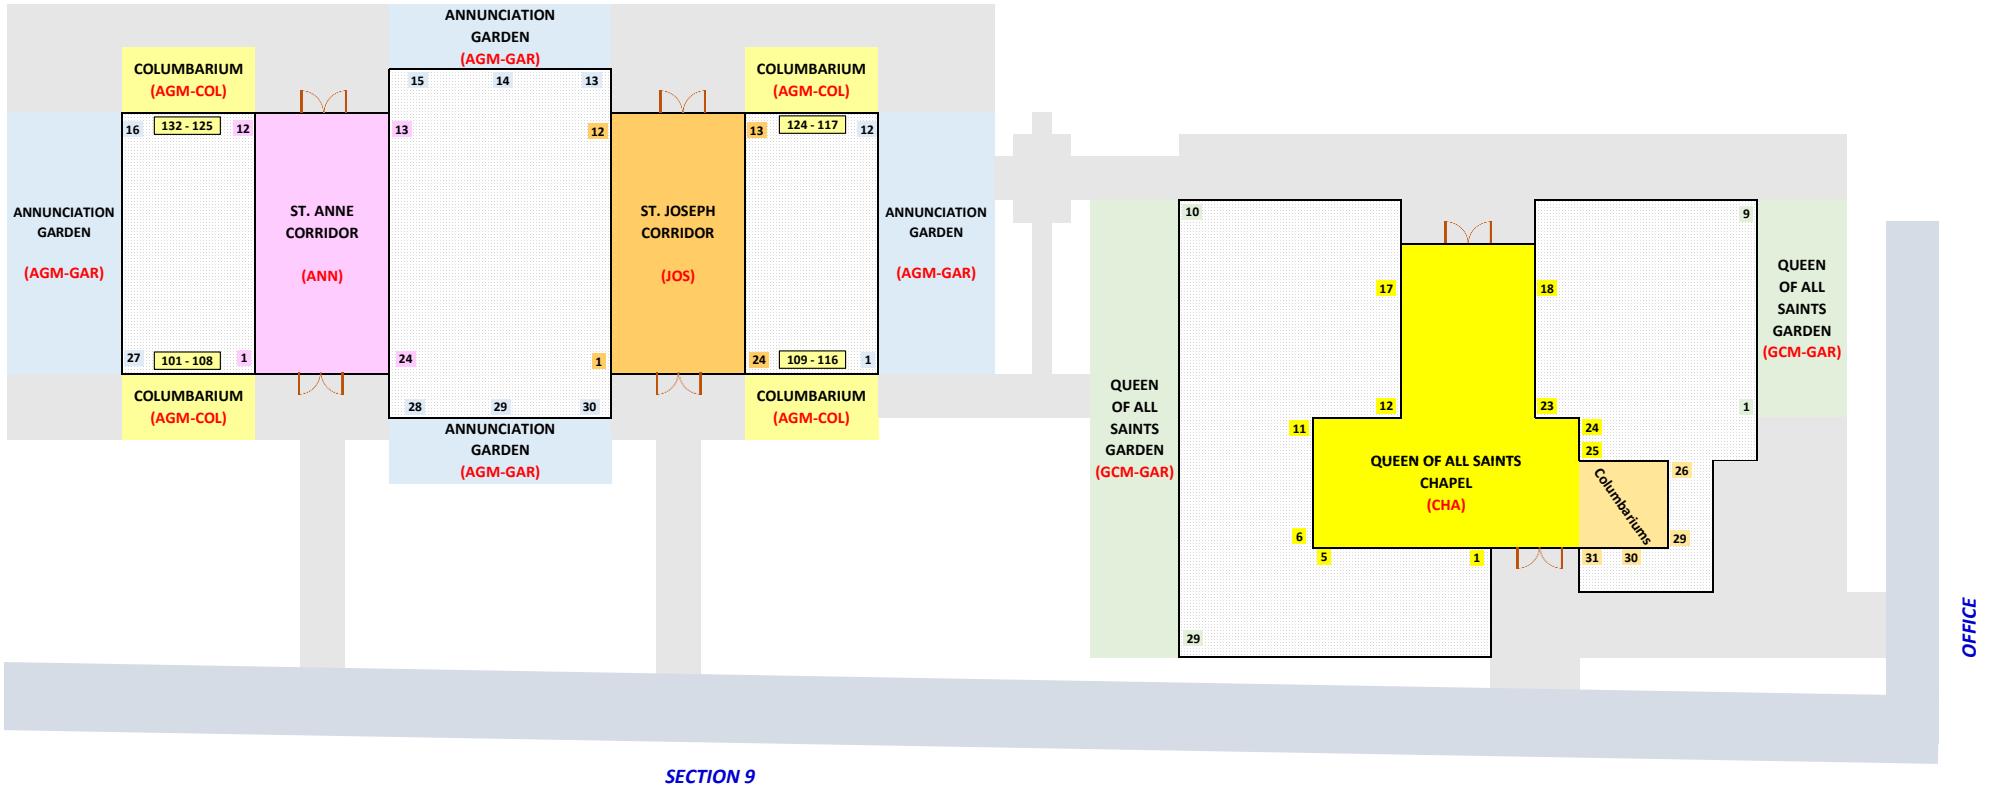

Queen of All Saints Cemetery Mausoleum Map

Annunciation Garden Mausoleum & Garden Chapel Mausoleum

ANNUNCIATION GARDEN MAUSOLEUM (AGM)

GARDEN CHAPEL MAUSOLEUM (GCM)

Locate a Loved One
Scan QR Code with your mobile device to access the search tool

Mausoleum Buildings Open 8AM to 4:30PM Daily