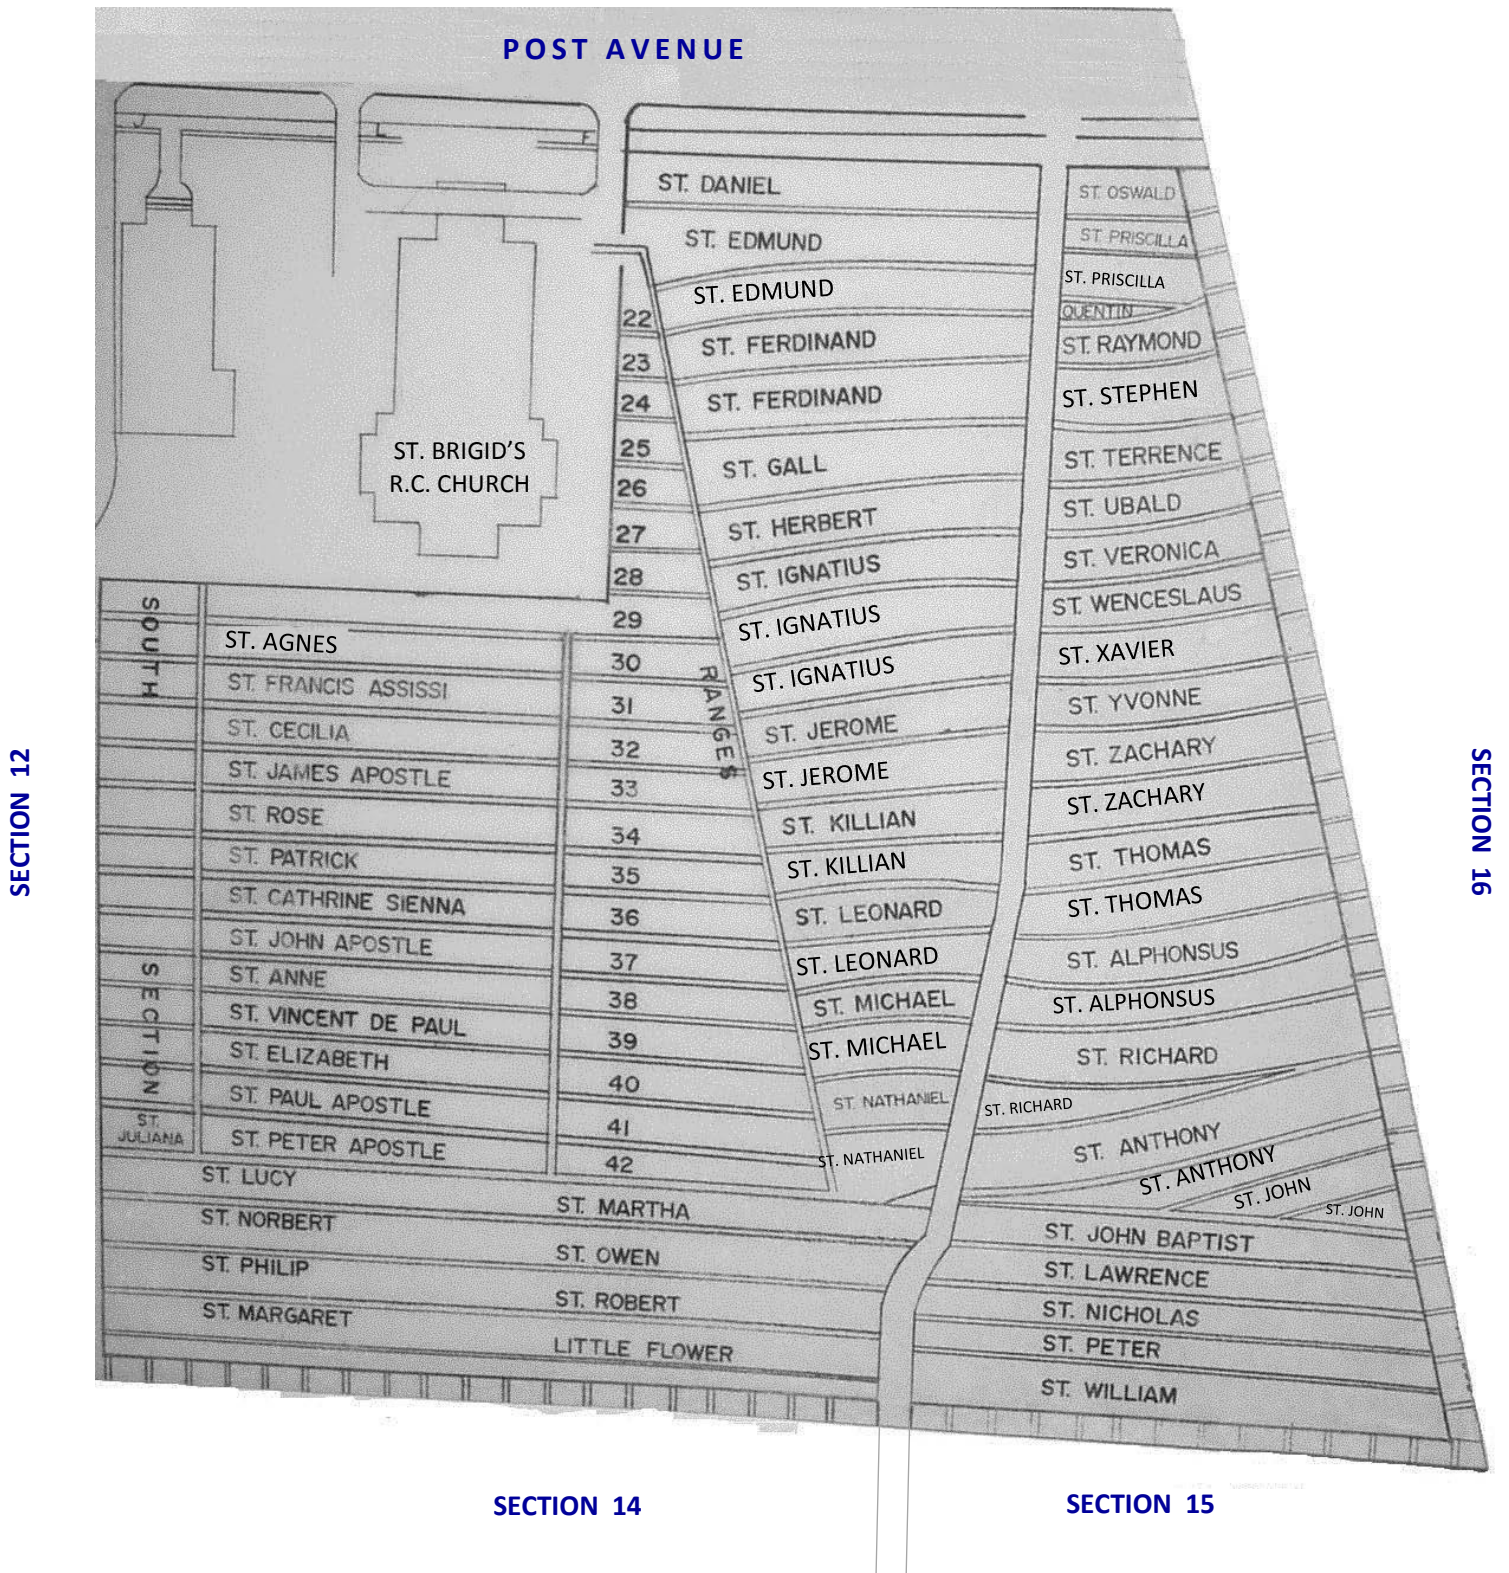

CEMETERY OF THE HOLY ROOD

ST. BRIGID SECTION MAP

Locate a Loved One
Scan QR Code with your mobile device
to access the search tool

SECURE YOUR VEHICLES WHILE VISITING
USE CAUTION WHEN TRAVERSING LAWN AREAS