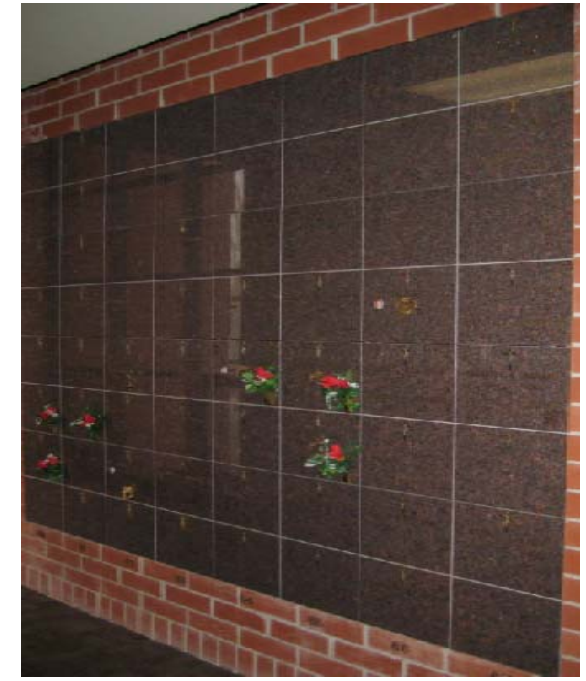

Granite Front Niches