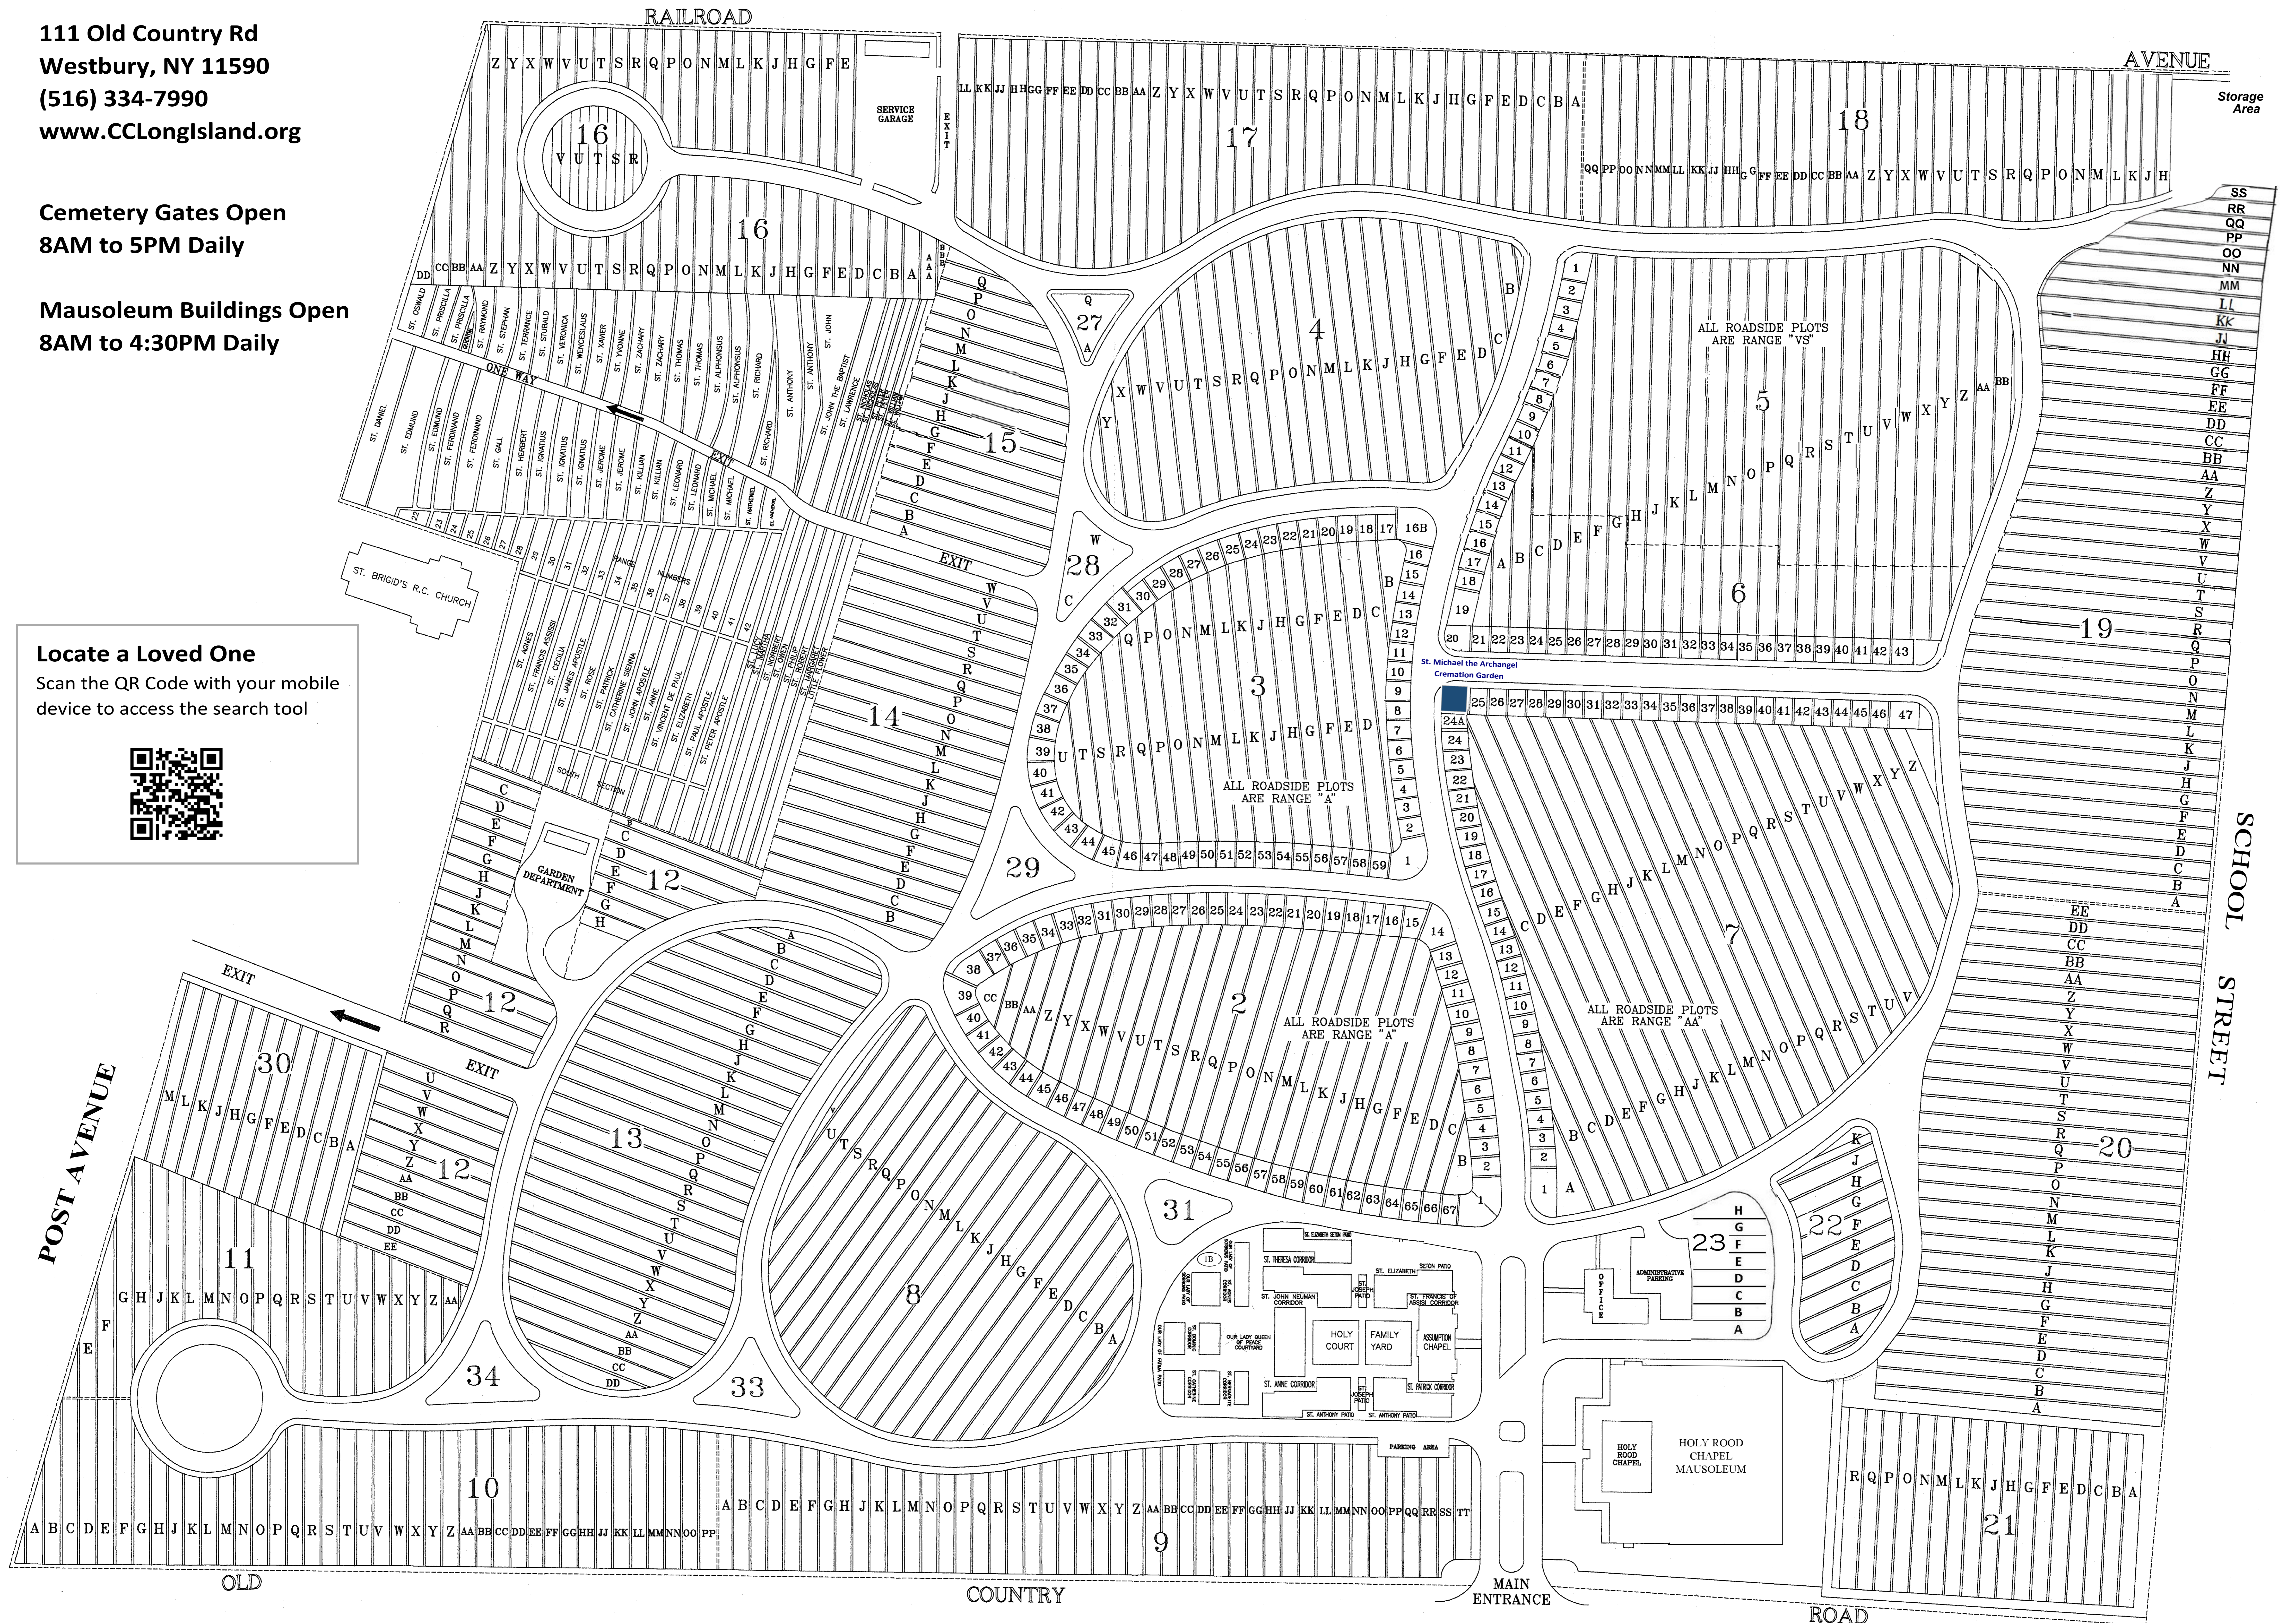

CEMETERY OF THE HOLY ROAD

Catholic Cemeteries of Long Island

111 Old Country Rd
Westbury, NY 11590
(516) 334-7990
www.CCLongIsland.org

Cemetery Gates Open
8AM to 5PM Daily

Mausoleum Buildings Open
8AM to 4:30PM Daily

Locate a Loved One

Scan the QR Code with your mobile device to access the search tool

SECURE YOUR VEHICLES WHILE VISITING. USE CAUTION WHEN TRAVERSING LAWN AREAS