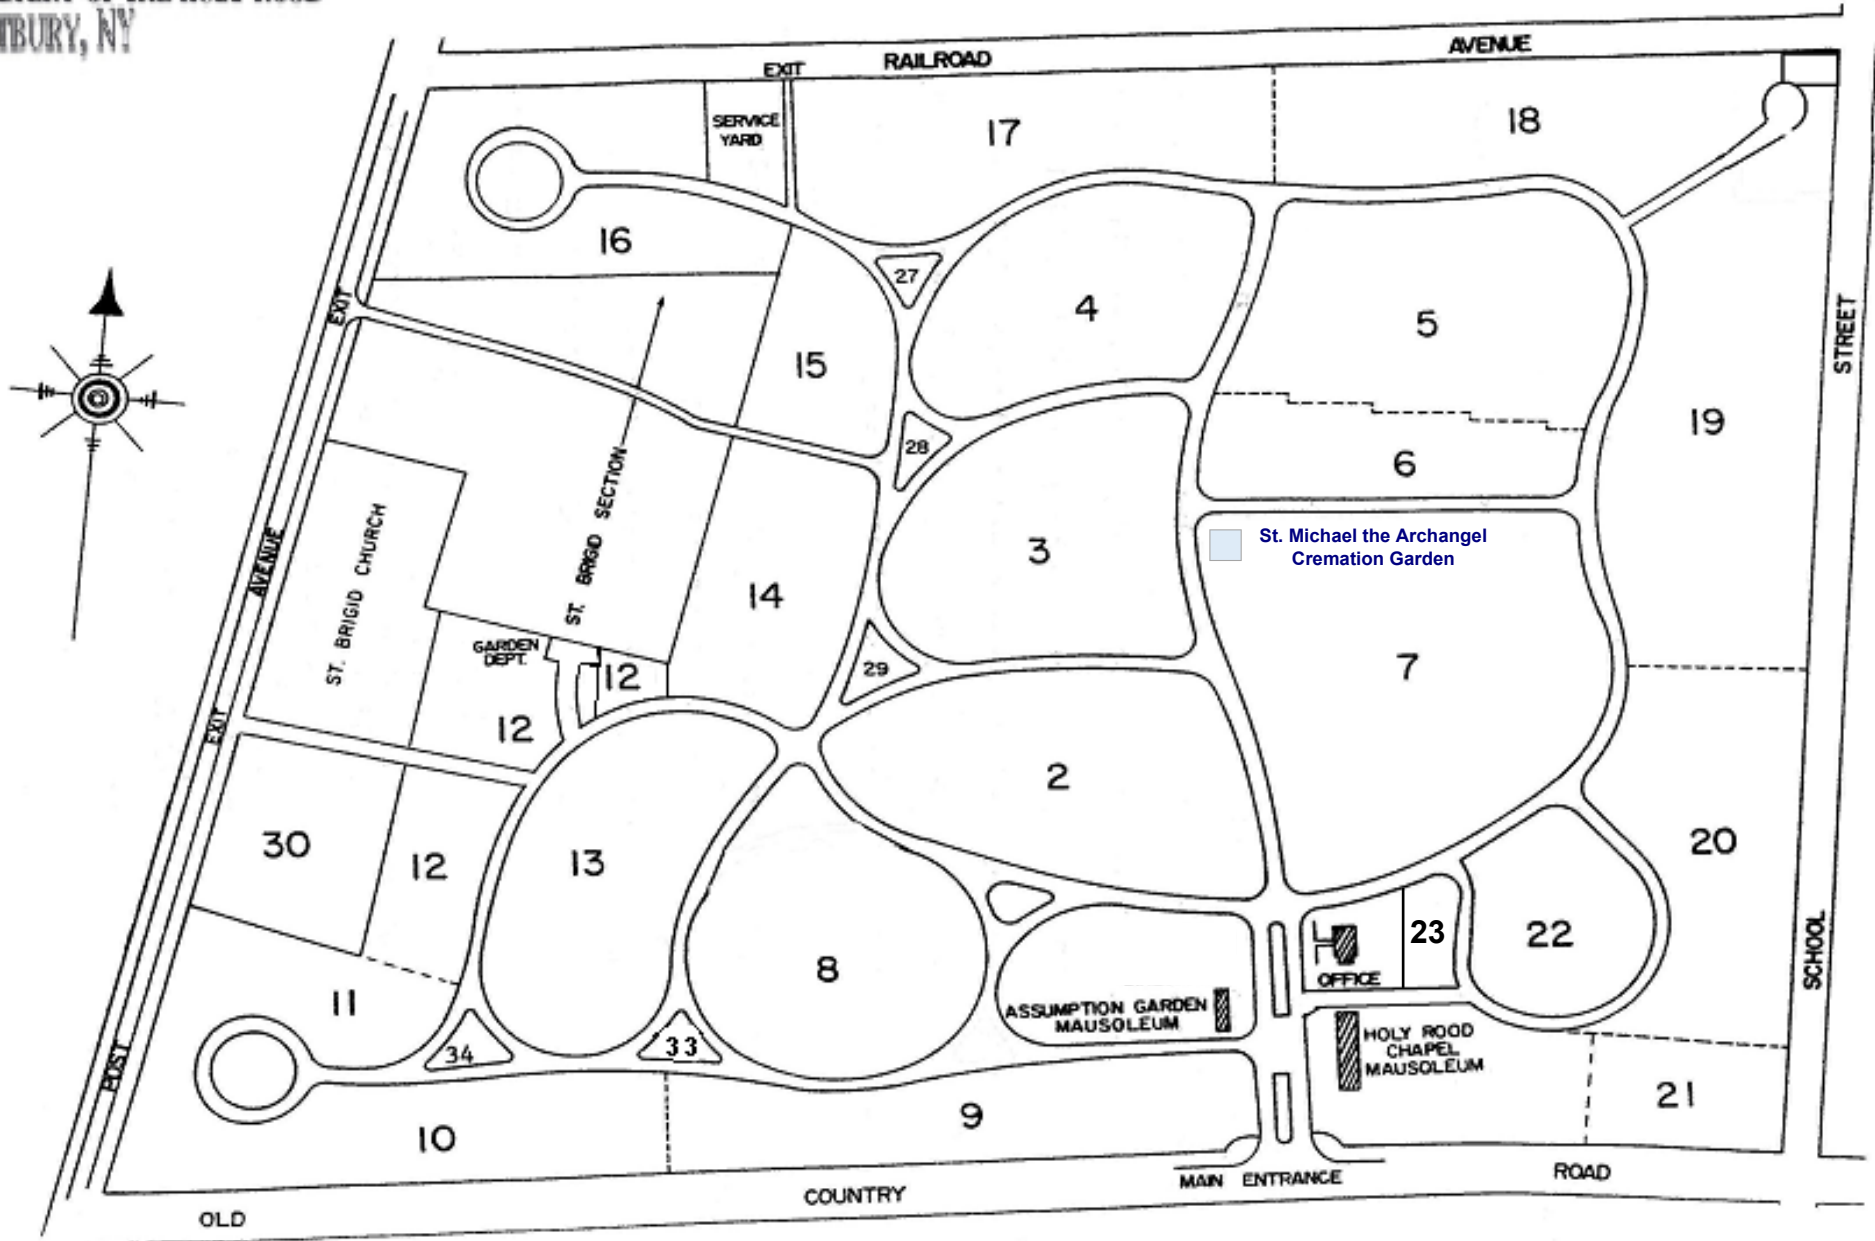

CEMETERY OF THE HOLY ROOD
WESTBURY, NY

www.CCLongIsland.org

Locate a Loved One

To search for a loved one, scan QR code with your mobile device or visit search.cclongisland.org

SECURE YOUR VEHICLE WHILE VISITING
USE CAUTION WHEN TRAVERSING LAWN AREAS

Gate Hours **8:00 AM to 5:00 PM EVERY DAY**

Mausoleum & Chapel Buildings close at **4:30 PM**